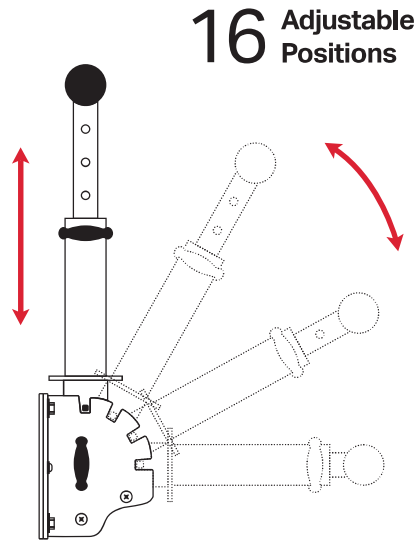

MEGAWARE

***FlexStep*[®]Pro**

**MAKE BOATING EASIER
WITH THE ADJUSTABLE
TRAILER STEP**

Adjustable Boat Trailer Step

The Megaware FlexStep Pro makes boating more convenient than ever. This innovative multi-angle/extendable step system attaches to your trailer frame, allowing easy access to virtually anywhere on your boat. A quick, spring loaded pull handle and locking pin system adjusts the FlexStep Pro to 16 positions for maximum reach.

Using just four bolts, the Megaware FlexStep Pro mounts to your trailer frame (2-3" deep by up to 4" wide*) in just minutes and easily disconnects with a single pin for safe storage during travel.

*Larger trailer frames may be accommodated by purchasing longer bolts available at any hardware store.

Easy Boat Entry and Exit

Easy Access to Windows and Storage

Easy Installation and Stowing

MEGAWARE **FlexStep[®]Pro**

- **16 Adjustable Positions**
- **Extends from 17 to 21 Inches**
- **Removable for Safe Travel and Stowing**
- **Fits Most Trailer Rails**
- **1 Year Warranty**