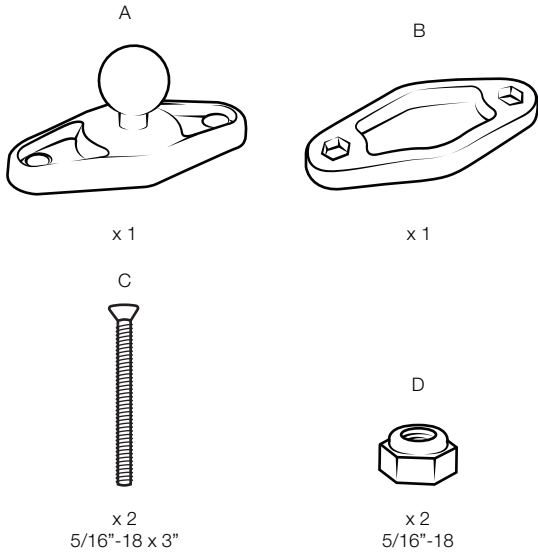

rammount.com
1.800.497.7479
support@rammount.com

RAM® Square Post Clamp Base

Parts Index

* not to scale

RMR-INS-247

To see more mounting options, visit rammount.com

This document, including images, may not be reproduced partly or fully without the expressed written consent of National Products, Inc.