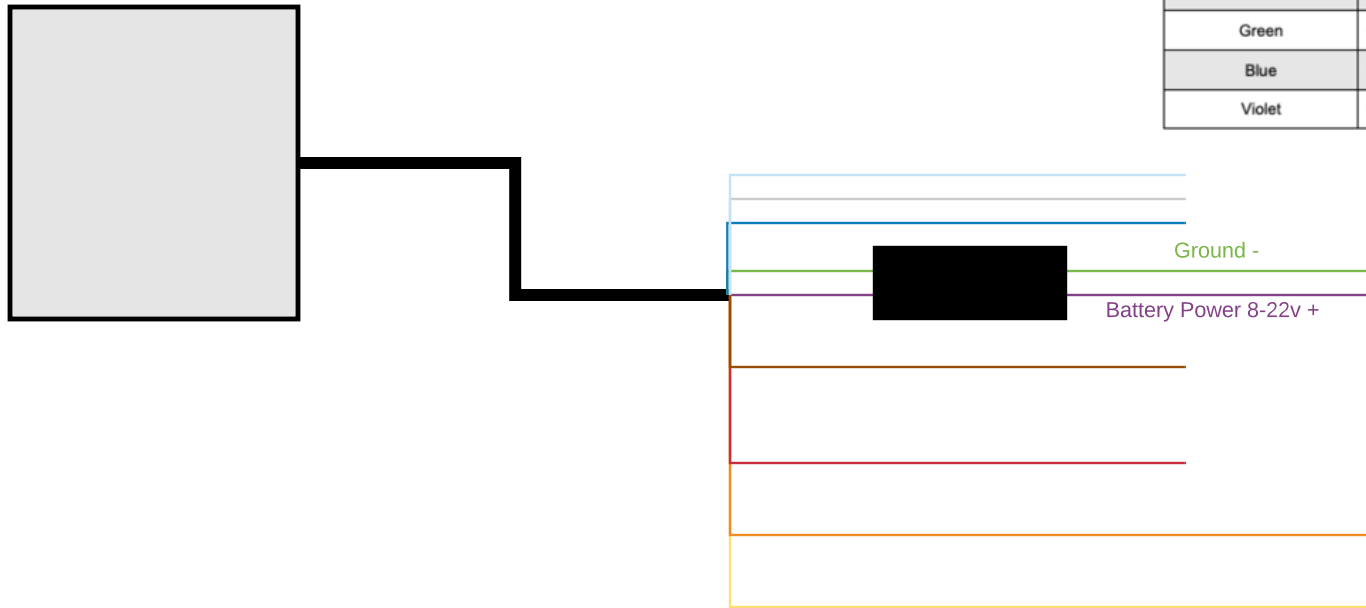

Global Star Wiring Reference

Color	Function
Brown	Setup (Handshake from Serial Device)
Red	RX
Orange	TX (to Serial Device RX)
Light Blue	Dry Contact 2
White	Dry Contact 1
Yellow	Soft Power Down (Normally Open)
Green	Ground
Blue	Ground
Violet	Line Power +

Wires In Use by Siren Marine:

- Violet: DC Power in 8-22v +
- Green: Ground -
- White: Input 1/Security 1
- Light Blue: Input 2/Security 2
- Blue: Optional Ground

Siren Marine MTC

Siren Sat Offshore

Revision 1