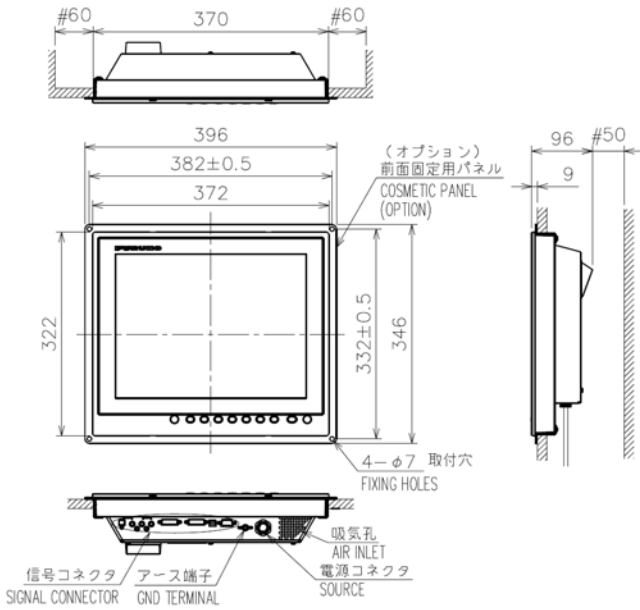

D. Outline Drawings

DIMENSIONS AND WEIGHT

MU-150HD Flush Mount
5.4 kg 11.9 lb

MU-190HD Flush Mount
8.2 kg 18.1 lb

MU-150HD Bracket Mount (Option)
7.4 kg 16.3 lb

MU-190HD Bracket Mount (Option)
11 kg 24.3 lb

Flush mount (option)

MU-150HD

MU-190HD

Hood