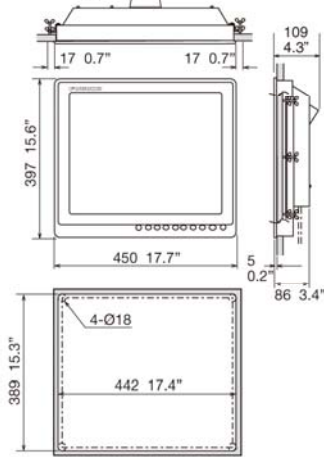

D. Outline Drawings

DIMENSIONS AND WEIGHT

MU-150HD Flush Mount
5.4 kg 11.9 lb

MU-190HD Flush Mount
8.2 kg 18.1 lb

MU-150HD Bracket Mount (Option)
7.4 kg 16.3 lb

MU-190HD Bracket Mount (Option)
11 kg 24.3 lb