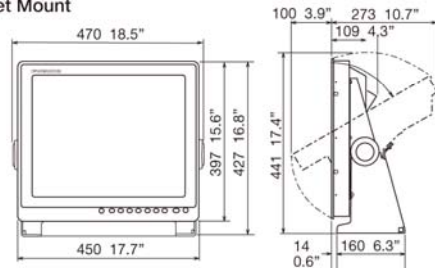

D. Outline Drawings

DIMENSIONS AND WEIGHT

MU-150HD Flush Mount
5.4 kg 11.9 lb

MU-190HD Flush Mount
8.2 kg 18.1 lb

MU-150HD Bracket Mount (Option)
7.4 kg 16.3 lb

MU-190HD Bracket Mount (Option)
11 kg 24.3 lb