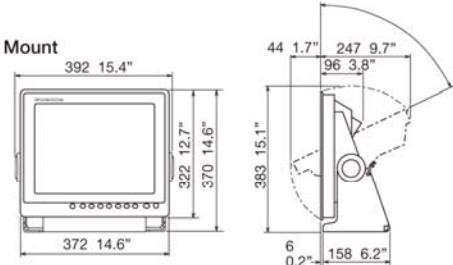

D. Outline Drawings

DIMENSIONS AND WEIGHT

MU-150HD Flush Mount
5.4 kg 11.9 lb

MU-190HD Flush Mount
8.2 kg 18.1 lb

MU-150HD Bracket Mount (Option)
7.4 kg 16.3 lb

MU-190HD Bracket Mount (Option)
11 kg 24.3 lb