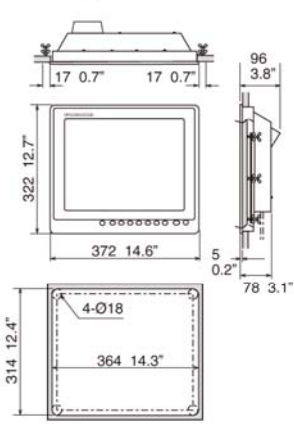

D. Outline Drawings

DIMENSIONS AND WEIGHT

MU-150HD Flush Mount
5.4 kg 11.9 lb

MU-190HD Flush Mount
8.2 kg 18.1 lb

MU-150HD Bracket Mount (Option)
7.4 kg 16.3 lb

MU-190HD Bracket Mount (Option)
11 kg 24.3 lb