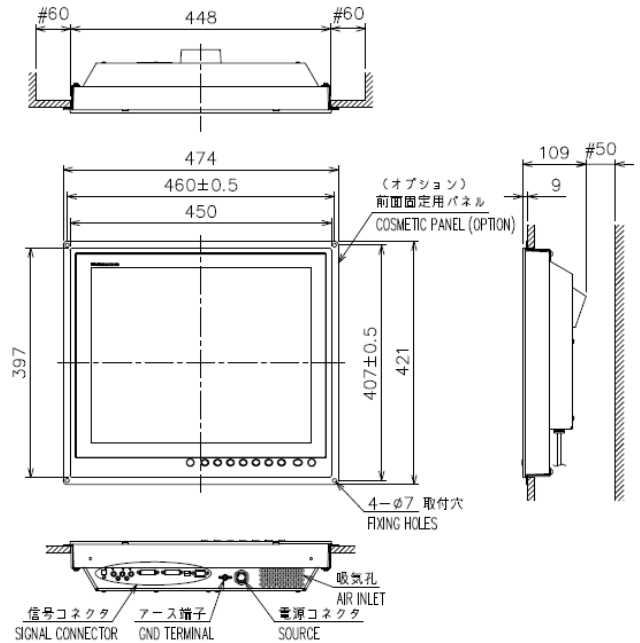

D. Outline Drawings

DIMENSIONS AND WEIGHT

Flush mount (option)

MU-190HD

Hood