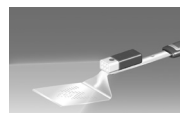

OPTIONAL GRILL TOOL ACCESSORY

Grill Tool Light (A10-144)

Attach to any Magma Telescoping Grill Tool. It attaches to any grill tool illuminating the food being grilled

- 6 Individual High-Intensity LED Light Bulbs
- Easy Use Push Button On-Off Switch
- High Temperature Silicone Cover Protect Against Smoke, Heat & Water
- Uses Long-Lasting 9 Volt Battery (Included)

CONTENTS:
Spatula
Fork
Grill Brush
Tongs
Storage Case

To release grill tool for extension or retraction, simply depress red button, pull or push tool to desired length, and release button in one of three convenient locking positions.