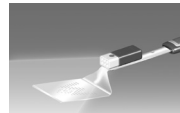

CONTENTS:
Spatula
Fork
Grill Brush
Tongs
Storage Case

To release grill tool for extension or retraction, simply depress red button, pull or push tool to desired length, and release button in one of three convenient locking positions.

OPTIONAL GRILL TOOL ACCESSORY

Grill Tool Light (A10-144)

Attach to any Magma Telescoping Grill Tool. It attaches to any grill tool illuminating the food being grilled

- 6 Individual High-Intensity LED Light Bulbs
- Easy Use Push Button On-Off Switch
- High Temperature Silicone Cover Protect Against Smoke, Heat & Water
- Uses Long-Lasting 9 Volt Battery (Included)