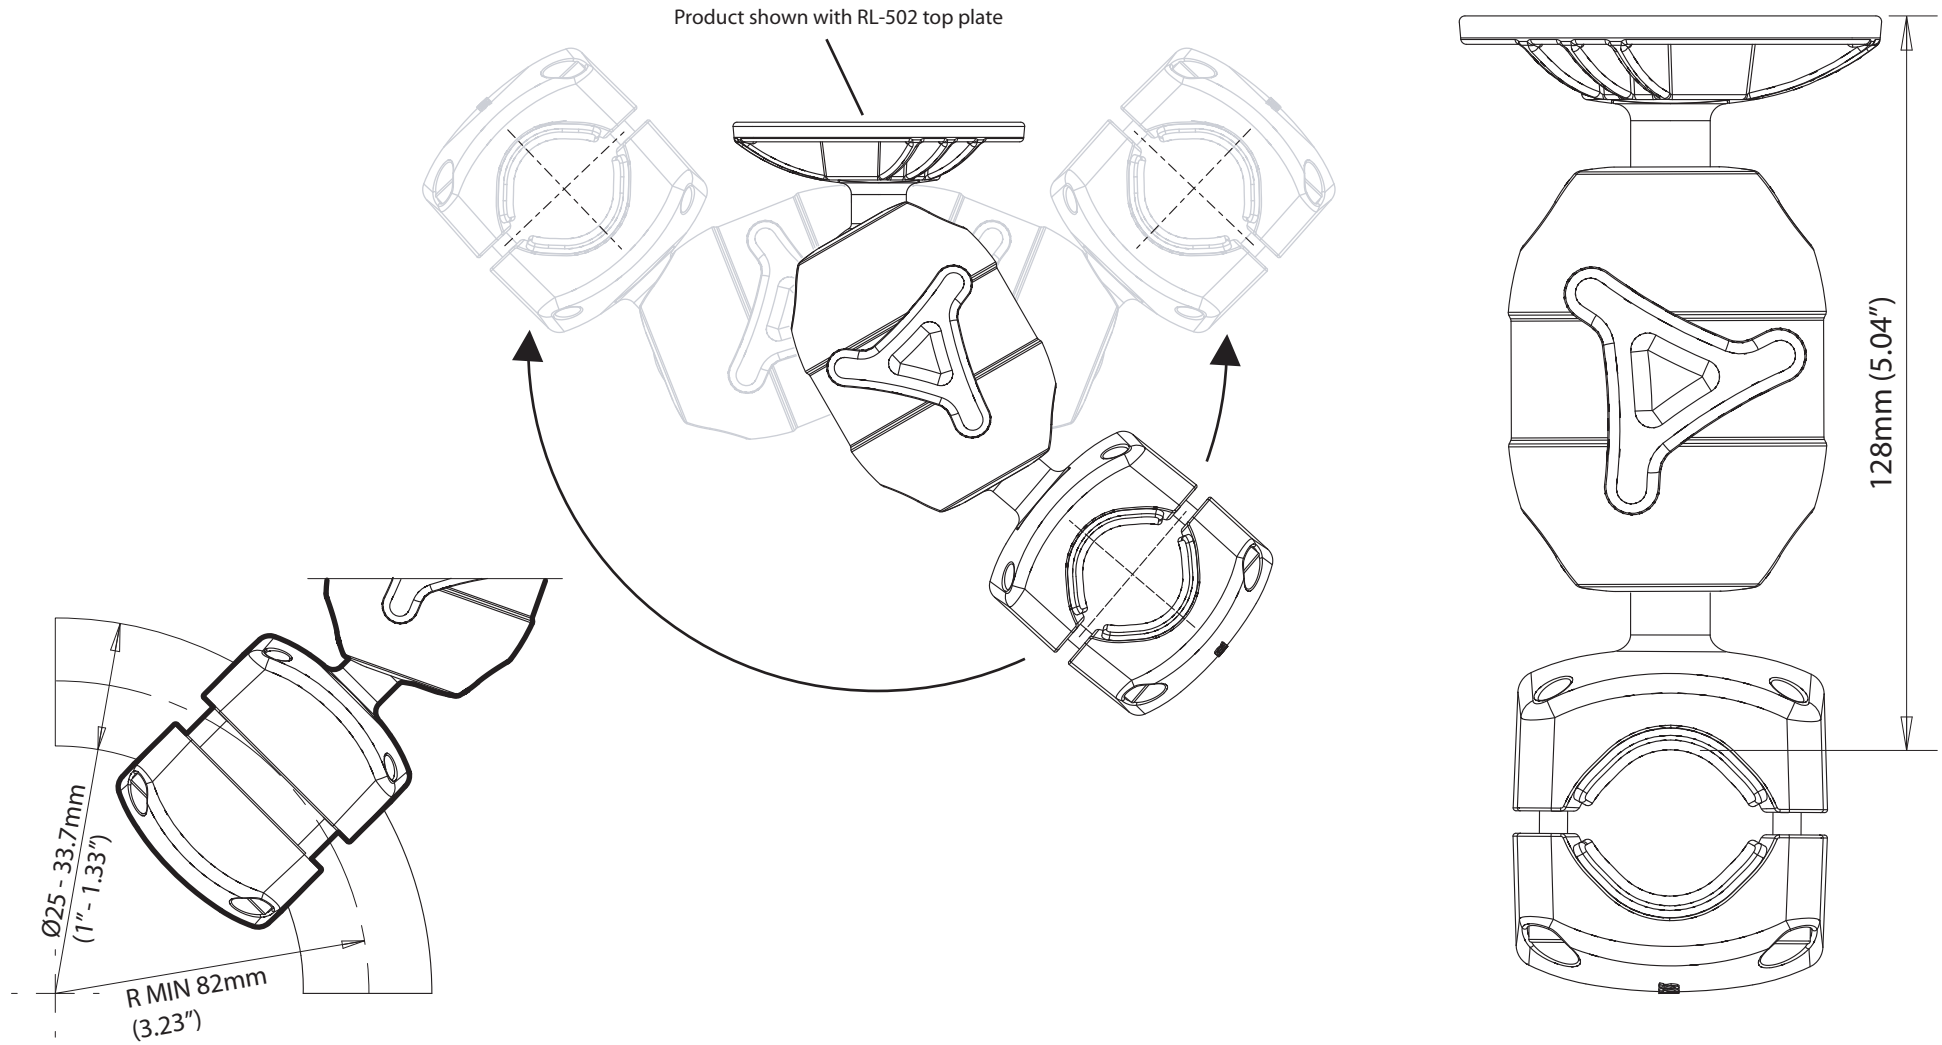

# Rokk Adjustable Rail Mount (order top plate separately)

For help & information  
email: [technical@scanstrut.com](mailto:technical@scanstrut.com)  
tel: +44 (0) 1803 863800

**SCANSTRUT**  
designed for life at sea